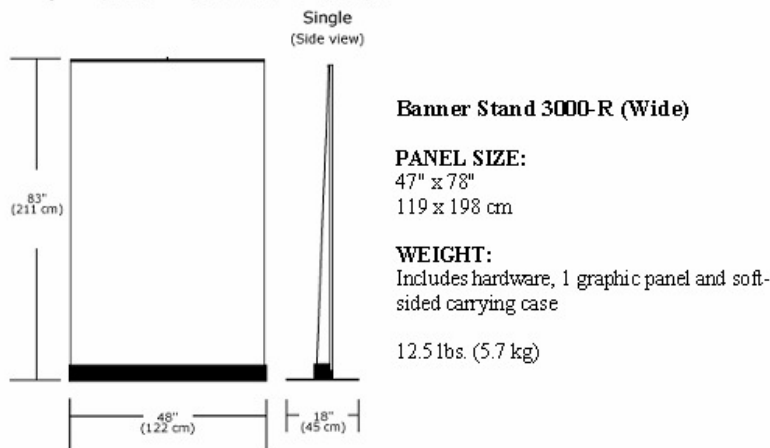

Banner Stand 3000-R Specifications

Carrying Case (Single Unit)

CASE DIMENSIONS & WEIGHT:
Single case:
5" x 5" x 36" (12.7 x 12.7 x 91.4 cm)
1.3 lbs (.6 kg)
Double case:
5" x 9" x 36" (12.7 x 22.9 x 91.4 cm)
1.8 lbs (.8 kg)
Wide case:
5" x 5" x 50" (12.7 x 12.7 x 127 cm)
1.7 lbs (.8 kg)

Hard Shipping Case (Single)

CASE DIMENSIONS:
9.9" x 50" (25.15 x 117 cm)

WEIGHT:
5.3 lbs (2.4 kg)