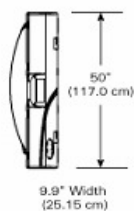

Banner Stand 3000-R Specifications

Carrying Case (Single Unit)

CASE DIMENSIONS & WEIGHT:
Single case:
5" x 5" x 36" (12.7 x 12.7 x 91.4 cm)
1.3 lbs (.6 kg)
Double case:
5" x 9" x 36" (12.7 x 22.9 x 91.4 cm)
1.8 lbs (.8 kg)
Wide case:
5" x 5" x 50" (12.7 x 12.7 x 127 cm)
1.7 lbs (.8 kg)

Hard Shipping Case (Single)

CASE DIMENSIONS:
9.9" x 50" (25.15 x 117 cm)

WEIGHT:
5.3 lbs (2.4 kg)