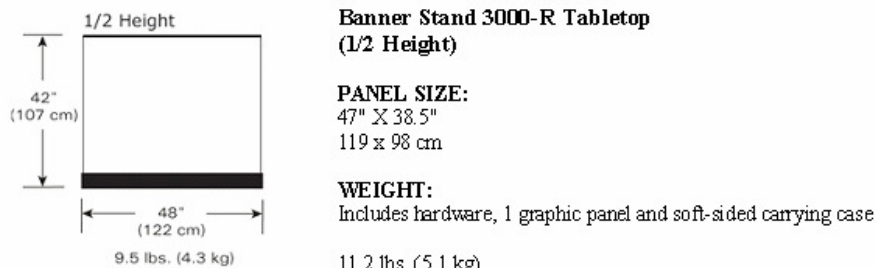

Banner Stand 3000-R Specifications

Carrying Case (Single Unit)

CASE DIMENSIONS & WEIGHT:
Single case:
5" x 5" x 36" (12.7 x 12.7 x 91.4 cm)
1.3 lbs (.6 kg)
Double case:
5" x 9" x 36" (12.7 x 22.9 x 91.4 cm)
1.8 lbs (.8 kg)
Wide case:
5" x 5" x 50" (12.7 x 12.7 x 127 cm)
1.7 lbs (.8 kg)

Hard Shipping Case (Single)

CASE DIMENSIONS:
9.9" x 50" (25.15 x 117 cm)

WEIGHT:
5.3 lbs (2.4 kg)