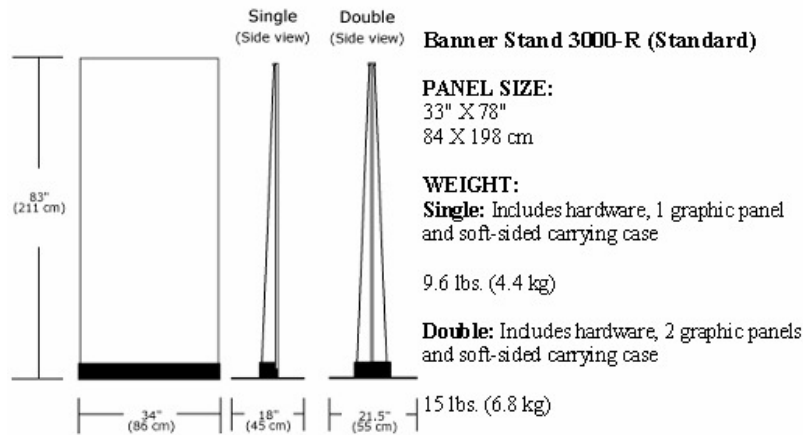

Banner Stand 3000-R Specifications

Carrying Case (Single Unit)

CASE DIMENSIONS & WEIGHT:
Single case:
5" x 5" x 36" (12.7 x 12.7 x 91.4 cm)
1.3 lbs (.6 kg)
Double case:
5" x 9" x 36" (12.7 x 22.9 x 91.4 cm)
1.8 lbs (.8 kg)
Wide case:
5" x 5" x 50" (12.7 x 12.7 x 127 cm)
1.7 lbs (.8 kg)

Hard Shipping Case (Single)

CASE DIMENSIONS:
9.9" x 50" (25.15 x 117 cm)

WEIGHT:
5.3 lbs (2.4 kg)