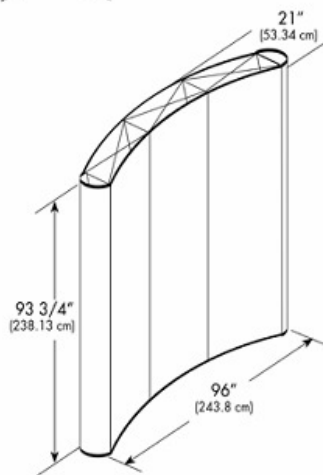

Mirage Specifications

10' 92'' Mirage (Advantage, Plus & Classic)

Includes fabric panels and 2 Transporter cases.

WEIGHT:
97.1 lbs. (44.1 kg)

8' 92'' Mirage (Advantage, Plus & Classic)

Includes fabric panels and 2 Transporter cases.

WEIGHT:
63.7 lbs. (30.5 kg)

Transporter Case

WEIGHT:
23.3 lbs.

Oval Case

WEIGHT:
23.3 lbs.