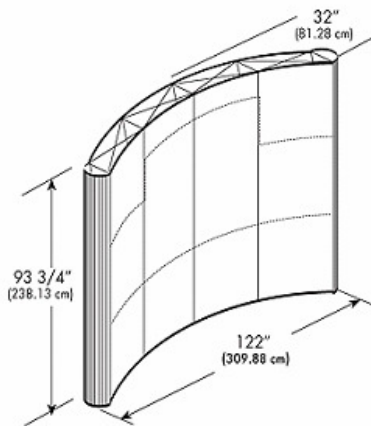

Mirage Specifications

10' 92'' Mirage (Advantage, Plus & Classic)

Includes fabric panels and 2 Transporter cases.

WEIGHT:
97.1 lbs. (44.1 kg)

8' 92'' Mirage (Advantage, Plus & Classic)

Includes fabric panels and 2 Transporter cases.

WEIGHT:
63.7 lbs. (30.5 kg)

Transporter Case

WEIGHT:
23.3 lbs.

Oval Case

WEIGHT:
23.3 lbs.