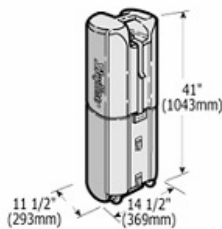

Mirage Specifications

10' 92'' Mirage (Advantage, Plus & Classic)

Includes fabric panels and 2 Transporter cases.

WEIGHT:
97.1 lbs. (44.1 kg)

8' 92'' Mirage (Advantage, Plus & Classic)

Includes fabric panels and 2 Transporter cases.

WEIGHT:
63.7 lbs. (30.5 kg)

Transporter Case

WEIGHT:
23.3 lbs.

Oval Case

WEIGHT:
23.3 lbs.